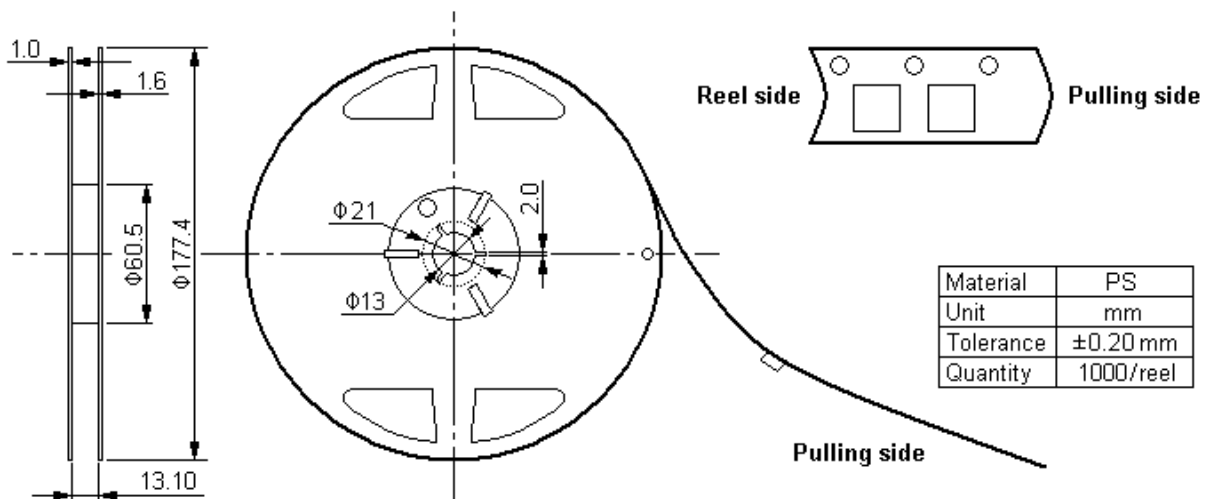

Tape & Reel Information

QCC8B (3.8x3.8-8)

Tape

Dimensions in mm

All dimensions meet EIA-481-1-A requirements.

Reel

In keeping with our ongoing policy of product evolution and improvement, the above specification is subject to change without notice.