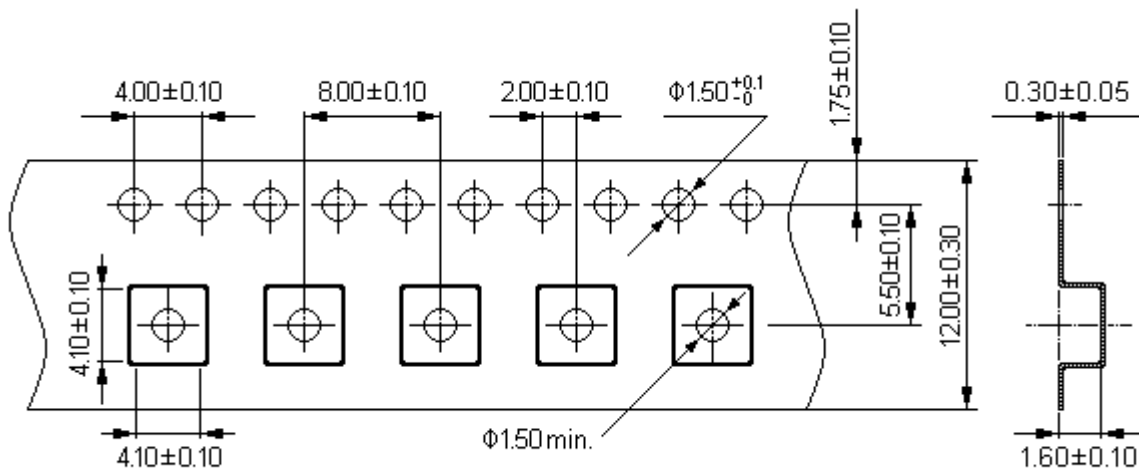

Tape & Reel Information

QCC8B (3.8x3.8-8)

Tape

Dimensions in mm

All dimensions meet EIA-481-1-A requirements.

Reel

In keeping with our ongoing policy of product evolution and improvement, the above specification is subject to change without notice.