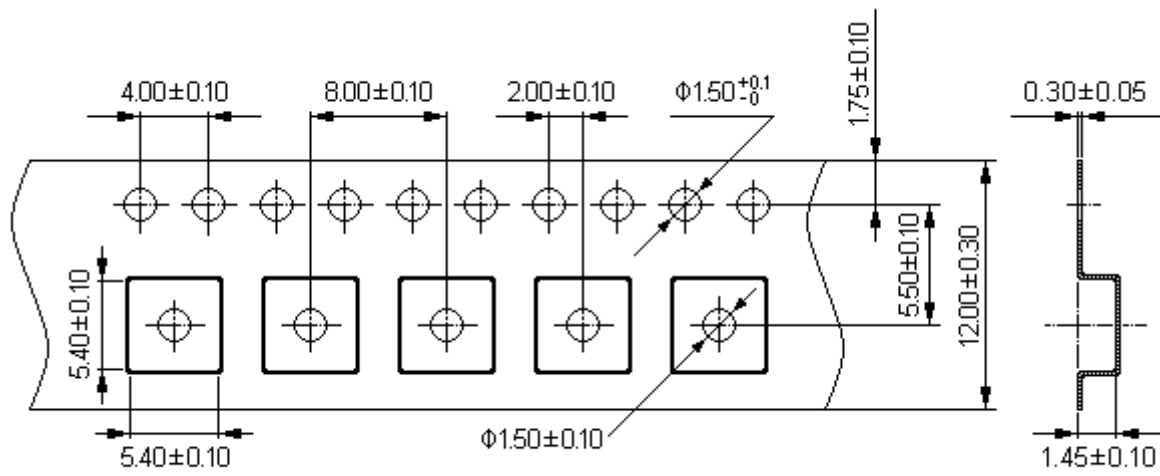

Tape & Reel Information

QCC8C (5.0x5.0-8)

Tape

Dimensions in mm

All dimensions meet EIA-481-1-A requirements.

Reel

In keeping with our ongoing policy of product evolution and improvement, the above specification is subject to change without notice.