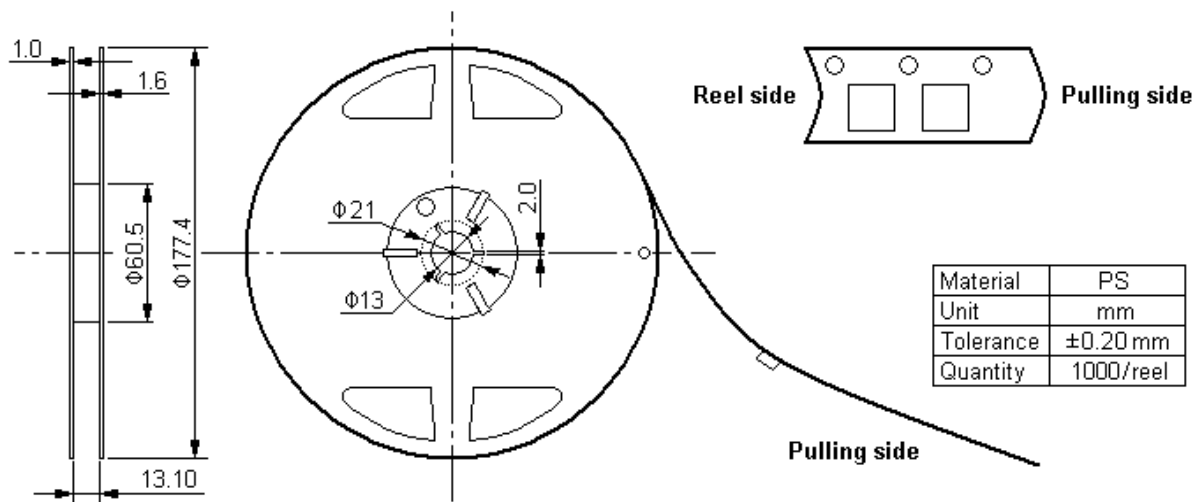

Tape & Reel Information

QCC8C (5.0x5.0-8)

Tape

Dimensions in mm

All dimensions meet EIA-481-1-A requirements.

Reel

In keeping with our ongoing policy of product evolution and improvement, the above specification is subject to change without notice.